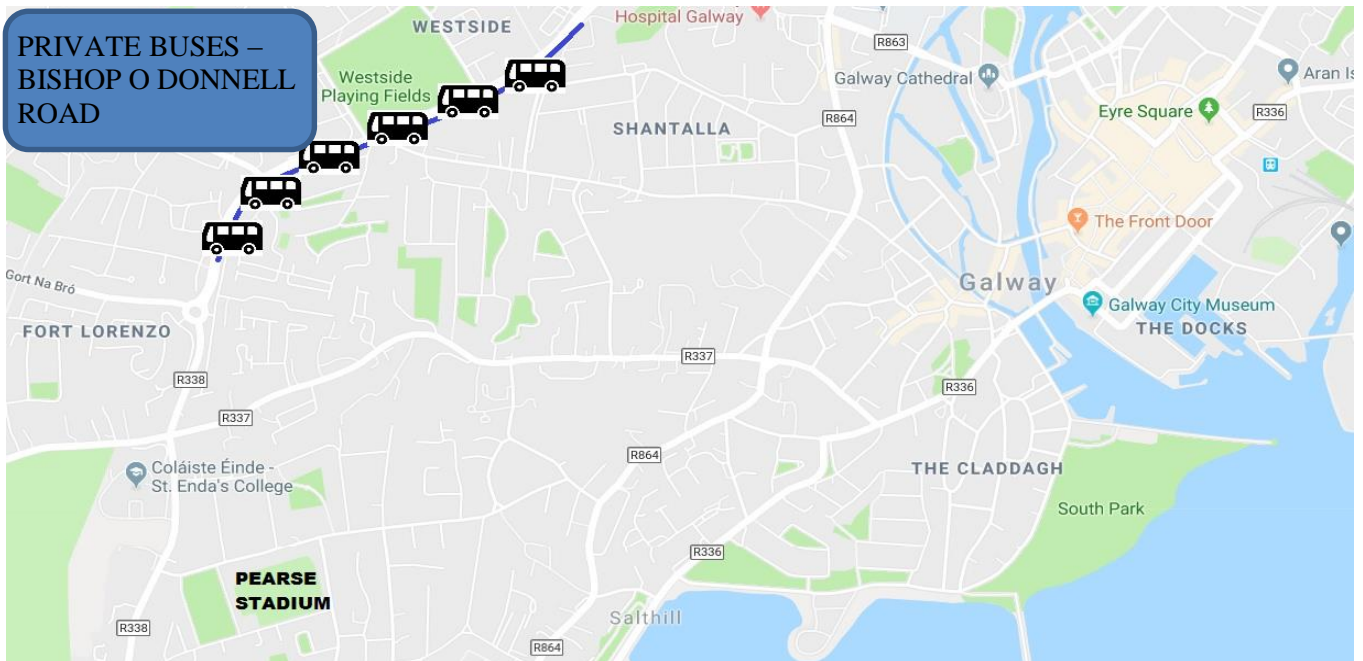

PRIVATE BUS OPERATORS

<u>PRIVATE BUS PARKING</u>	DESIGNATED AREA @ BISHOP O'DONNELL ROAD, WESTSIDE	

- GALWAY CITY COUNCIL are liaising with private bus operators in respect of a designated parking area for patrons attending the concerts.
- All bus companies must have a venue licence and must contact Galway City Council (091) 536 400 for **STOP APPROVAL**.
- **LOCATION: BISHOP O'DONNELL ROAD, GALWAY**