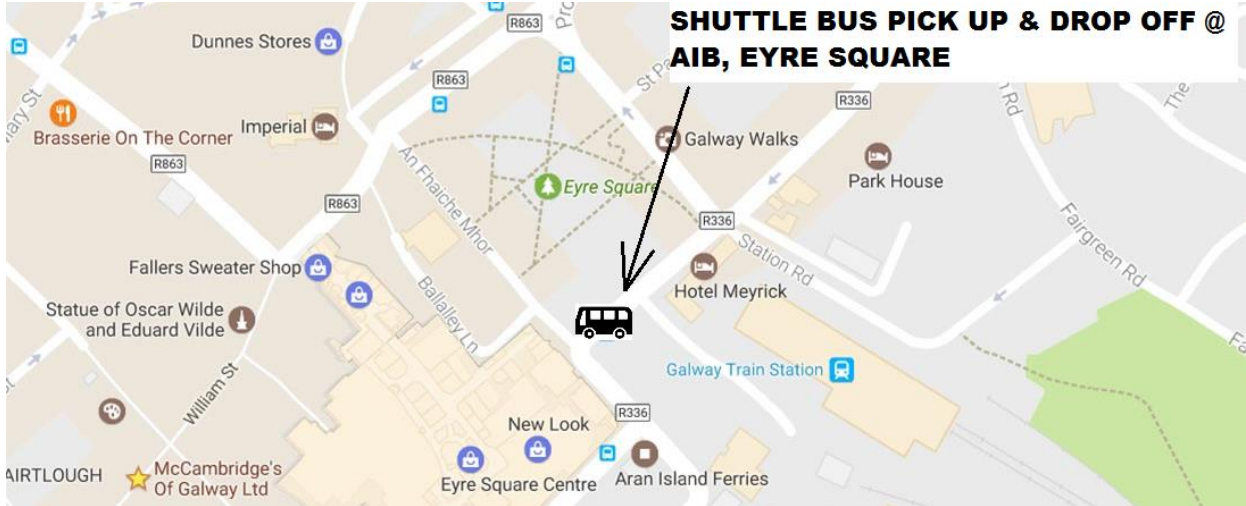

TAXIS:

•Taxi drop off point is located near the roundabout at Seapoint Promenade, Salthill, adjacent to the Aquarium. It is approximately a 10-minute walk from Seapoint Promenade to Pearse Stadium

PRIVATE BUSES

<u>TAXIS / HACKNEYS</u>	DESIGNATED AREA @ SEAPOINT PROMENADE	
--------------------------------	---	---

- Taxi drop off point is located near the roundabout at Seapoint Promenade, Salthill, adjacent to the Aquarium. It is approximately a 10-minute walk from Seapoint Promenade to Pearse Stadium.
- Taxi **pick-up** post-concert on Seapoint Promenade, near the roundabout also.

SHUTTLE BUSES & TAXIS

SHUTTLE BUS EYRE SQUARE

SHUTTLE BUS & TAXIS - SEA POINT PROMENADE, SALTHILL

PARKING INFORMATION

- No parking available in the vicinity of Pearse Stadium.
- Road closures are in operation.
- Avail of Public Transport / Shuttle Buses
- Avail of the dedicated car parks for the concert
- Respect local residents and businesses.