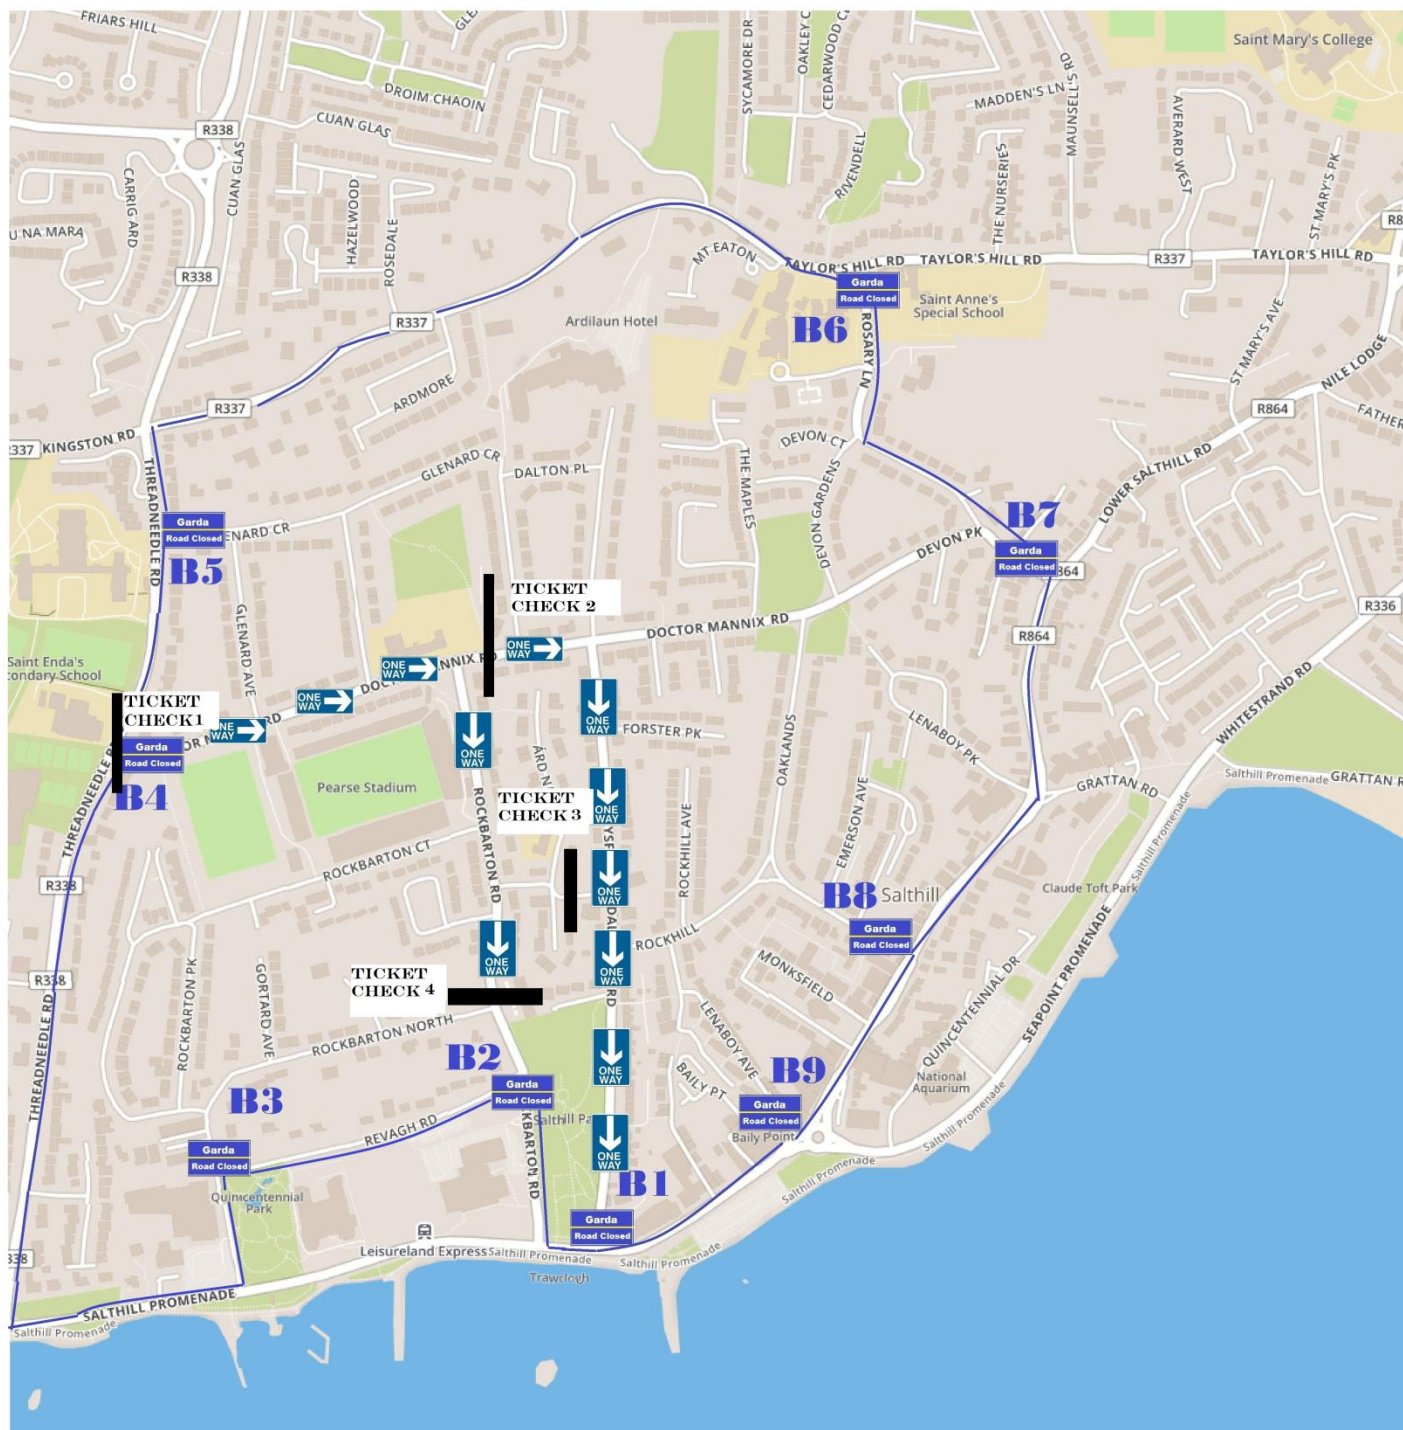

TAXIS:

•Taxi drop off point is located near the roundabout at Seapoint Promenade, Salthill, adjacent to the Aquarium. It is approximately a 10-minute walk from Seapoint Promenade to Pearse Stadium

PRIVATE BUSES

Road Closures.

Residents surrounding Pearse Stadium will only be allowed access. They will be required to have an authorisation card with them at all times (supplied by Galway GAA)

- B. 1 Dalysfort Rd / Promenade
- B. 2 Rockbarton Rd / Promenade
- B. 3 Rockbarton West / Revagh Rd
- B. 4 Threadneedle Rd / Dr Mannix Rd.
- B. 5 Threadneedle Rd / Glenard
- B. 6 Rosary Lane / Taylor's Hill
- B. 7 Salt hill Lower / Devon Park
- B. 8 Salthill Village / Oaklands
- B. 9 Lenaboy Avenue / Promenade

<u>TAXIS / HACKNEYS</u>	DESIGNATED AREA @ SEAPOINT PROMENADE	
--------------------------------	---	---

- Taxi drop off point is located near the roundabout at Seapoint Promenade, Salthill, adjacent to the Aquarium. It is approximately a 10-minute walk from Seapoint Promenade to Pearse Stadium.
- Taxi **pick-up** post-concert on Seapoint Promenade, near the roundabout also.