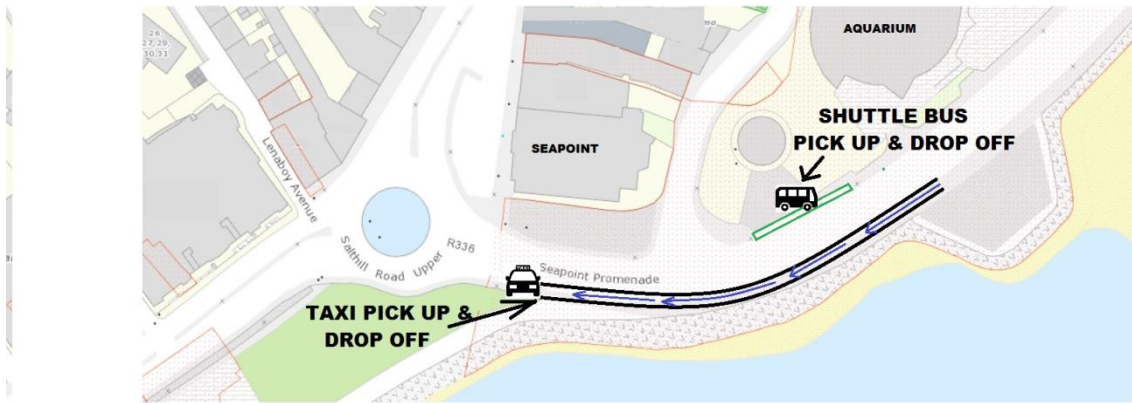

SHUTTLE BUS & TAXIS - SEA POINT PROMENADE, SALTHILL