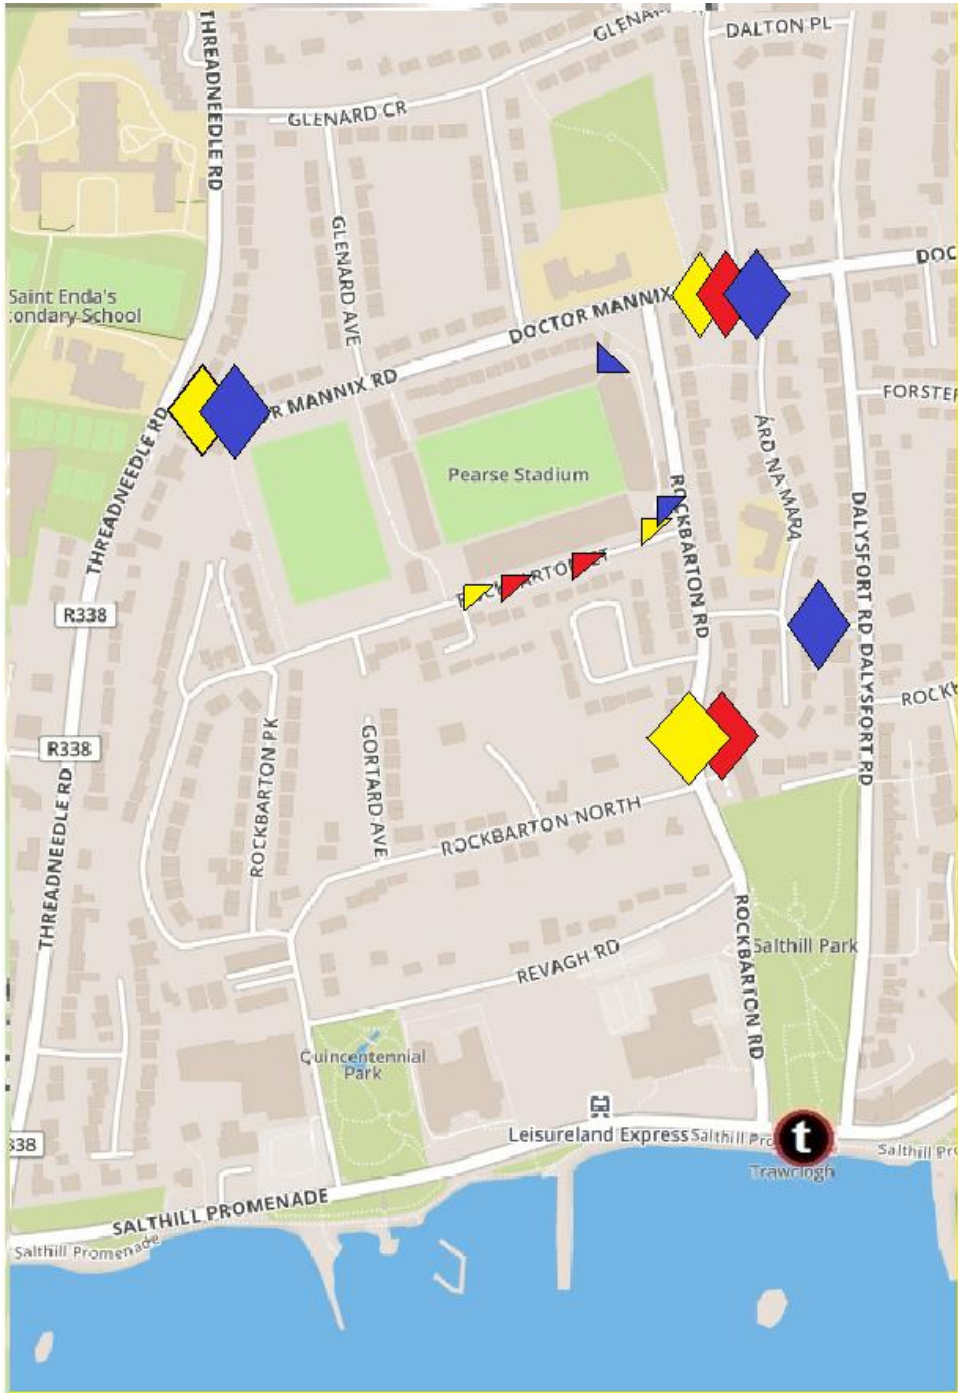

TICKET CHECK LOCATION AROUND PEARSE STADIUM

Soft Search /
Ticket Check

Box Office

Red Entrance:
-- Seating

Blue Entrance:
-- Pitch Standing
-- Terrace

Yellow Entrance:
-- Pitch Standing
-- Terrace

THREADNEEDLE ROAD / DR MANNIX ROAD.
BLUE/YELLOW TICKET CHECK

DR MANNIX ROAD./THE MAPLES
BLUE/YELLOW/RED TICKET CHECK

ARD NA MARA
BLUE TICKET CHECK

ROCKBARTON ROAD / ROCKBARTON NORTH
RED/YELLOW/RED TICKET CHECK