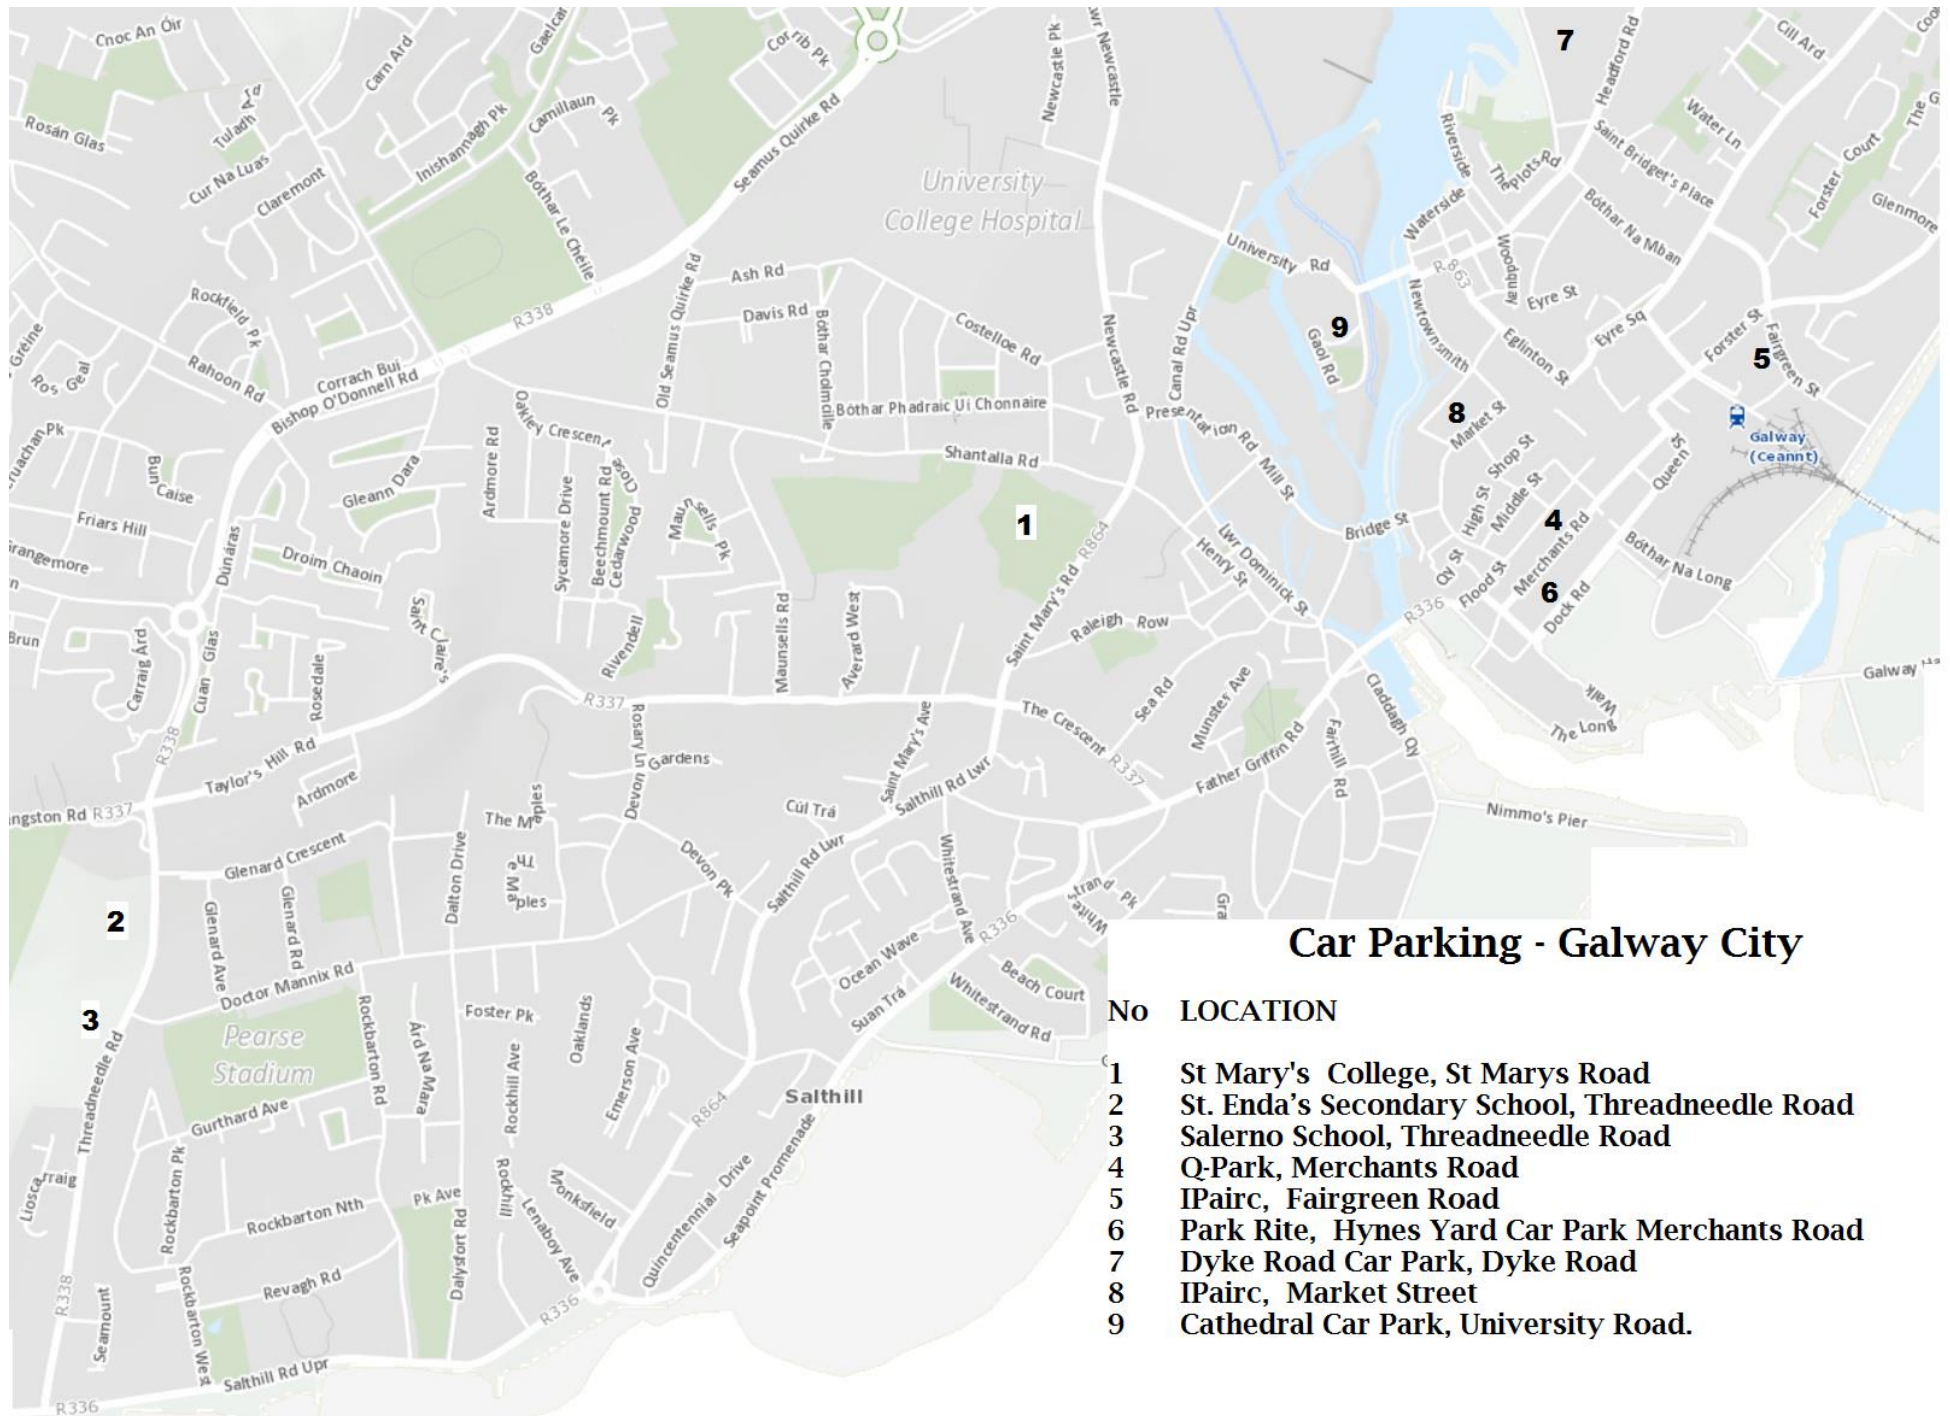

Car Parking - Galway City

No	LOCATION
1	St Mary's College, St Marys Road
2	St. Enda's Secondary School, Threadneedle Road
3	Salerno School, Threadneedle Road
4	Q-Park, Merchants Road
5	IPairc, Fairgreen Road
6	Park Rite, Hynes Yard Car Park Merchants Road
7	Dyke Road Car Park, Dyke Road
8	IPairc, Market Street
9	Cathedral Car Park, University Road.