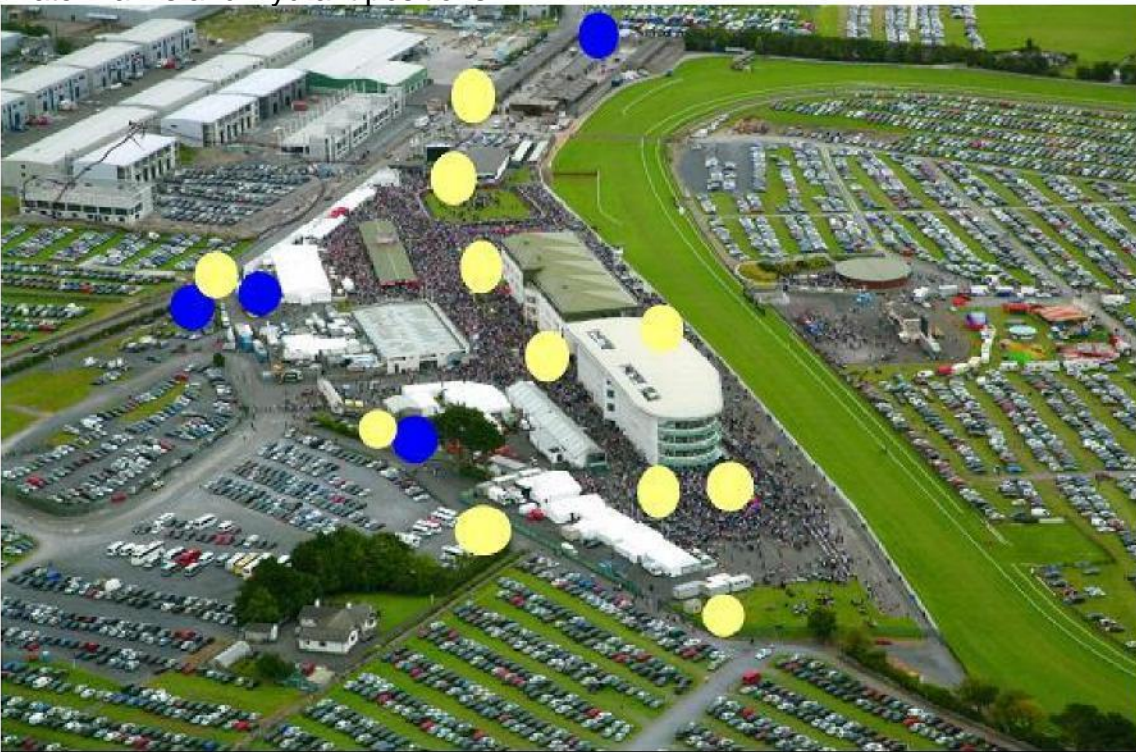

APPENDIX 1: SITE MAPS

GPS Coordinates:
RVP 1 – 53.2973° N, 8.9861° W
RVP 2 – 53.2996° N, 9.0082° W

Galway Racecourse Reference Chart

- 1. Weigh Room and Course Office
- 2. Toilets
- 3. Shops
- 4. Budweiser Tent
- 5. Ladbrokes
- 6. Refreshments/Champagne Tent
- 7. Tote
- 8. Millennium Stand
- 9. Owners and Trainer Carvery
- 10. Killarin Stand
- 11. Mayors Bar/Tea Rooms/ Country Club
- 12. Guinness & Oyster Bar
- 13. Shops
- 14. Fast Food Restaurant
- 15. Entrance B
- 16. Bars
- 17. Hospitality Village
- 18. TV Enclosure
- 19. Parade Ring
- 20. Entrance C
- 21. Entrance Tunnel
- 22. Fun Fair
- 23. Free Area
- 24. Mayors Garden
- 25. Bookies
- 26. Bookies
- 27. Entrance A
- 28. First Aid Room
- 29. The Garda Room

● Exits indicated by this symbol

Escape Routes from Stands

Water Tanks and Hydrant positions.

Blue- Water Tanks

Yellow – Hydrant position

GALWAY RACES

An Garda Siochana
SCALE: 1:20,000