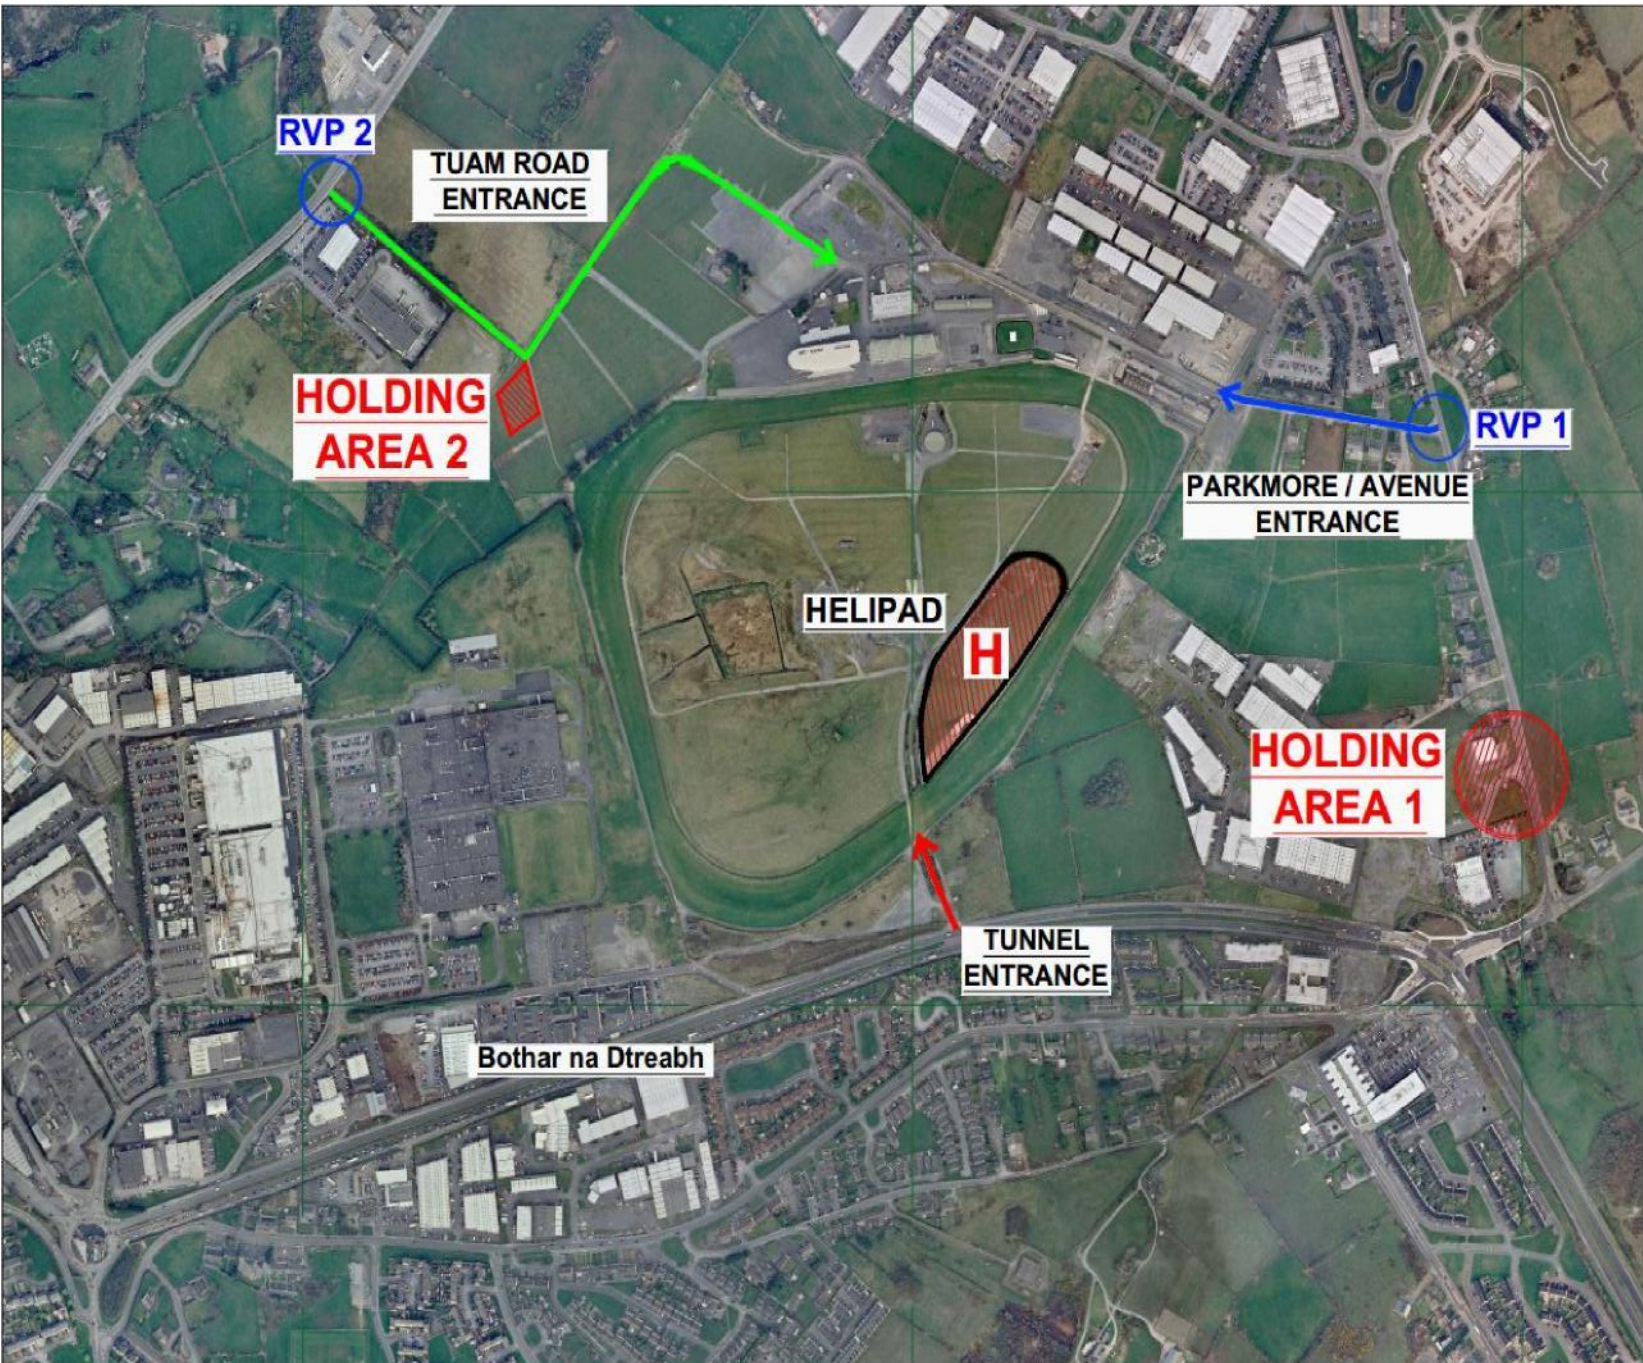

APPENDIX 1: SITE MAPS

GPS Coordinates:
RVP 1 – 53.2973° N, 8.9861° W
RVP 2 – 53.2996° N, 9.0082° W

Galway Racecourse Reference Chart

- 1. Weigh Room and Course Office
- 2. Toilets
- 3. Shops
- 4. Budweiser Tent
- 5. Ladbrokes
- 6. Refreshments/Champagne Tent
- 7. Tote
- 8. Millennium Stand
- 9. Owners and Trainer Carvery
- 10. Killarin Stand
- 11. Mayors Bar/Tea Rooms/ Country Club
- 12. Guinness & Oyster Bar
- 13. Shops
- 14. Fast Food Restaurant
- 15. Entrance B
- 16. Bars
- 17. Hospitality Village
- 18. TV Enclosure
- 19. Parade Ring
- 20. Entrance C
- 21. Entrance Tunnel
- 22. Fun Fair
- 23. Free Area
- 24. Mayors Garden
- 25. Bookies
- 26. Bookies
- 27. Entrance A
- 28. First Aid Room
- 29. The Garda Room

● Exits indicated by this symbol

Escape Routes from Stands

Water Tanks and Hydrant positions.

Blue- Water Tanks

Yellow – Hydrant position

GALWAY RACES

An Garda Siochana
SCALE: 1:20,000