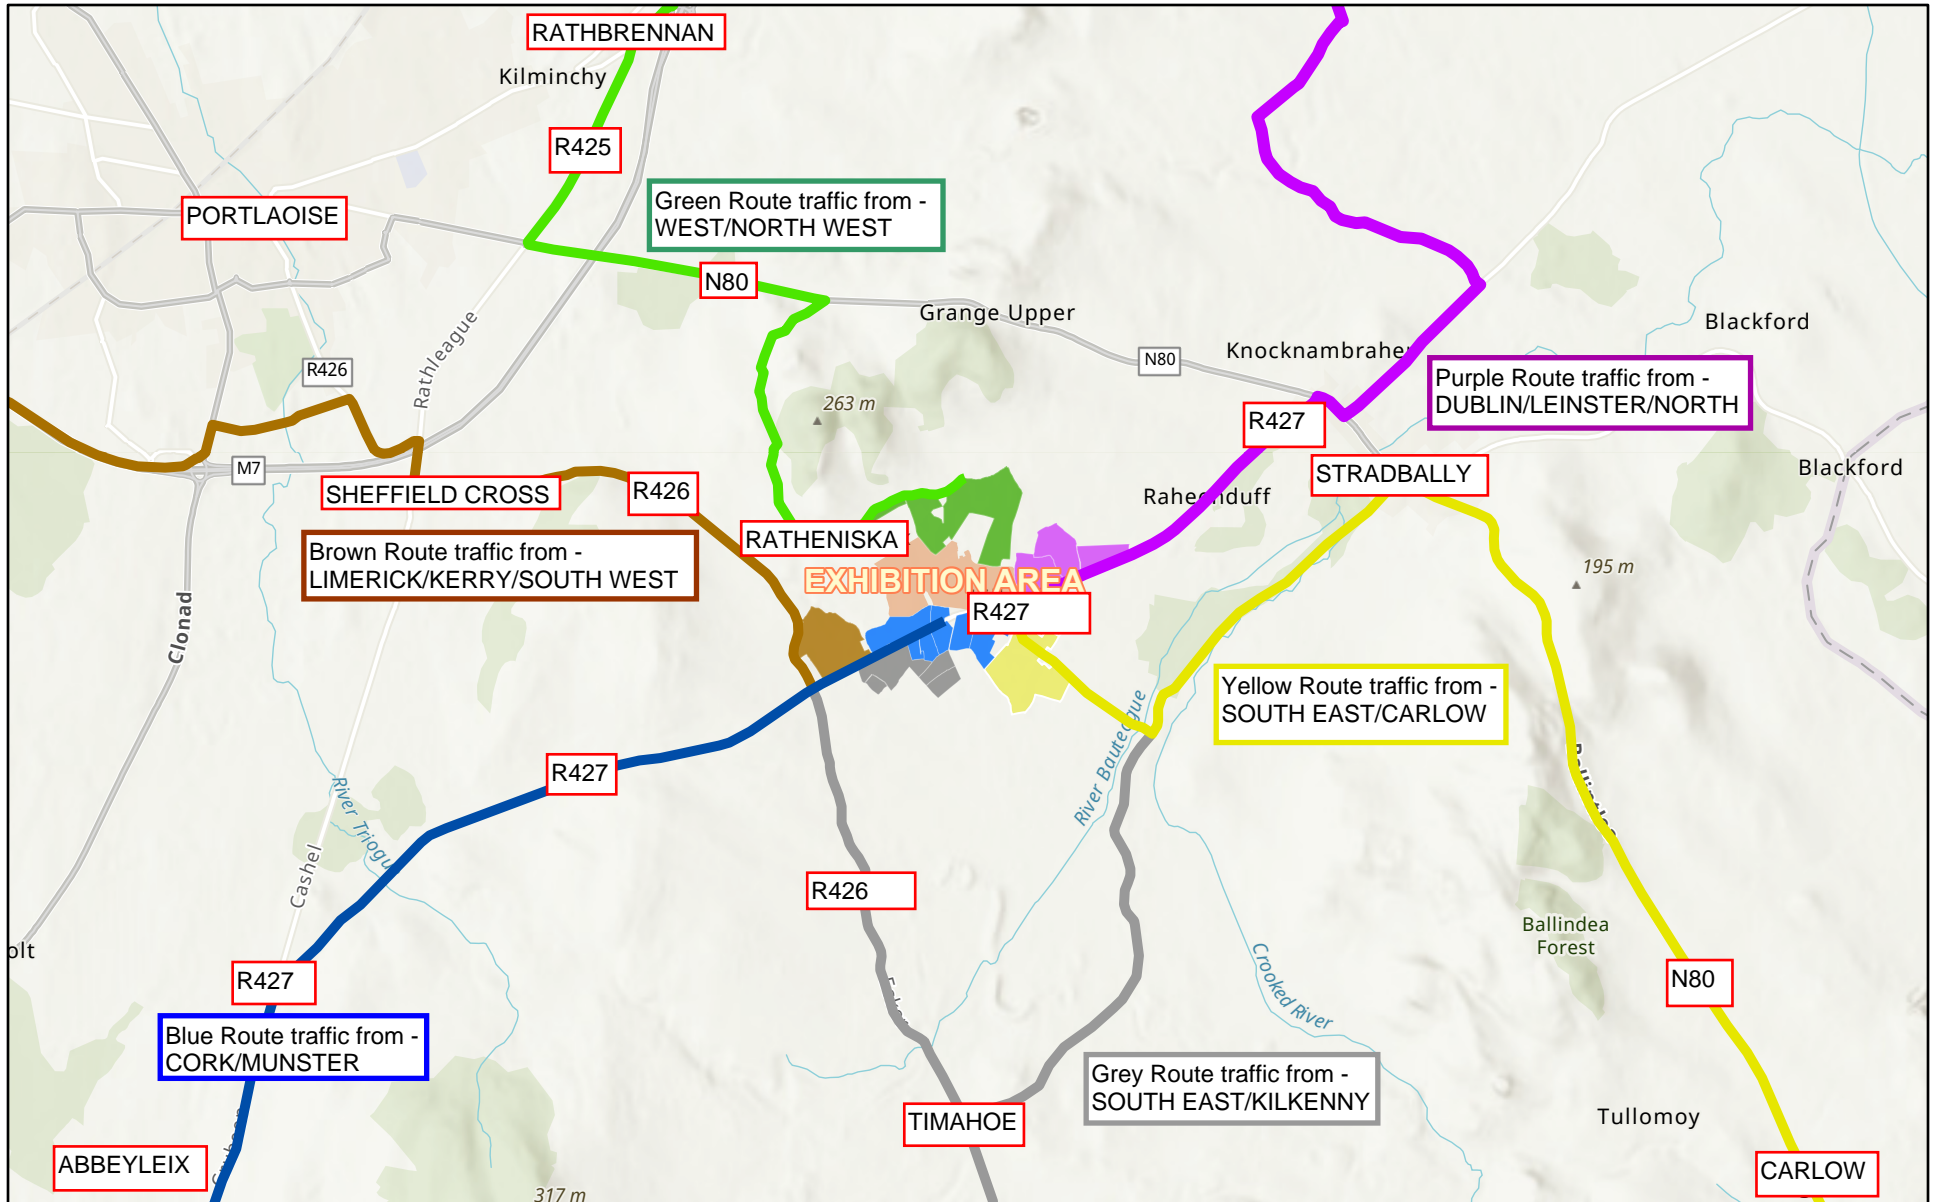

WORLD AND NATIONAL PLOUGHING CHAMPIONSHIPS RATHENISKA 2023

8/12/2022

- | | | | | | | | | | |
|--|--------------|--|--------------|--|-----------------|--|-----------------|--|-----------------|
| | Blue Route | | Green Route | | Blue Car Park | | Green Car Park | | Exhibition Area |
| | Purple Route | | Yellow Route | | Purple Car Park | | Yellow Car Park | | |
| | Brown Route | | Grey Route | | Brown Car Park | | Grey Car Park | | |

World Hillshade
 Esri UK, Esri, HERE, Garmin, Foursquare, GeoTechnologies, Inc, METI/
 NASA, USGS, Esri, Ordnance Survey, NASA, NGA, USGS