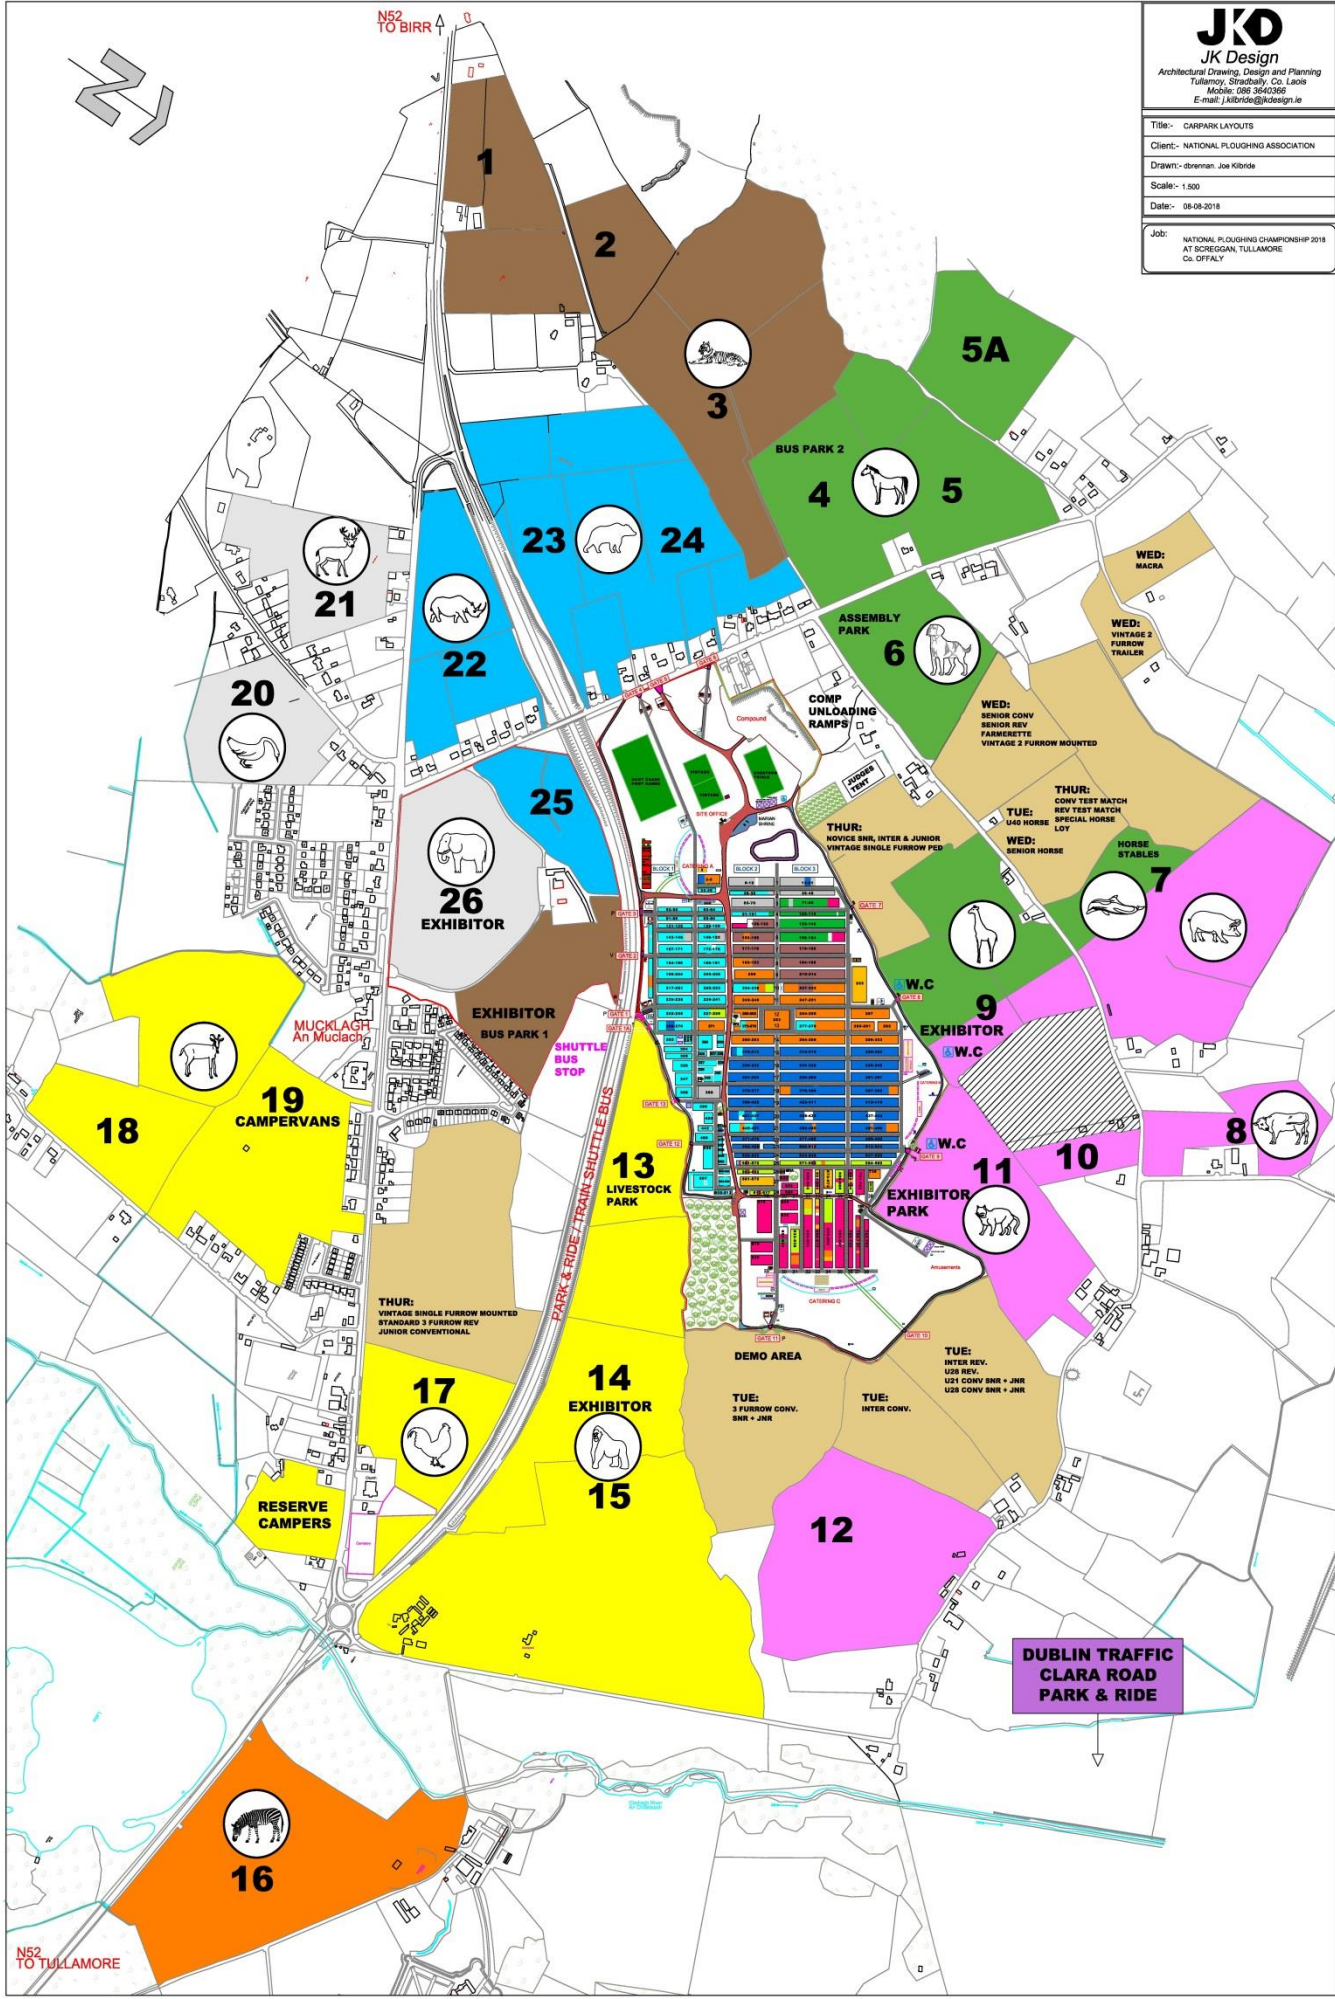

N52 TO BIRR

Title:	CARPARK LAYOUTS
Client:	NATIONAL FLOURING ASSOCIATION
Drawn:	draughtman: Joe Kirby
Scale:	1:500
Date:	08-08-2018
Job:	NATIONAL FLOURING CHAMPIONSHIP 2018 AT SCREGGAN, TULLAMORE Co. DUBLIN

N52 TO TULLAMORE

**DUBLIN TRAFFIC
CLARA ROAD
PARK & RIDE**