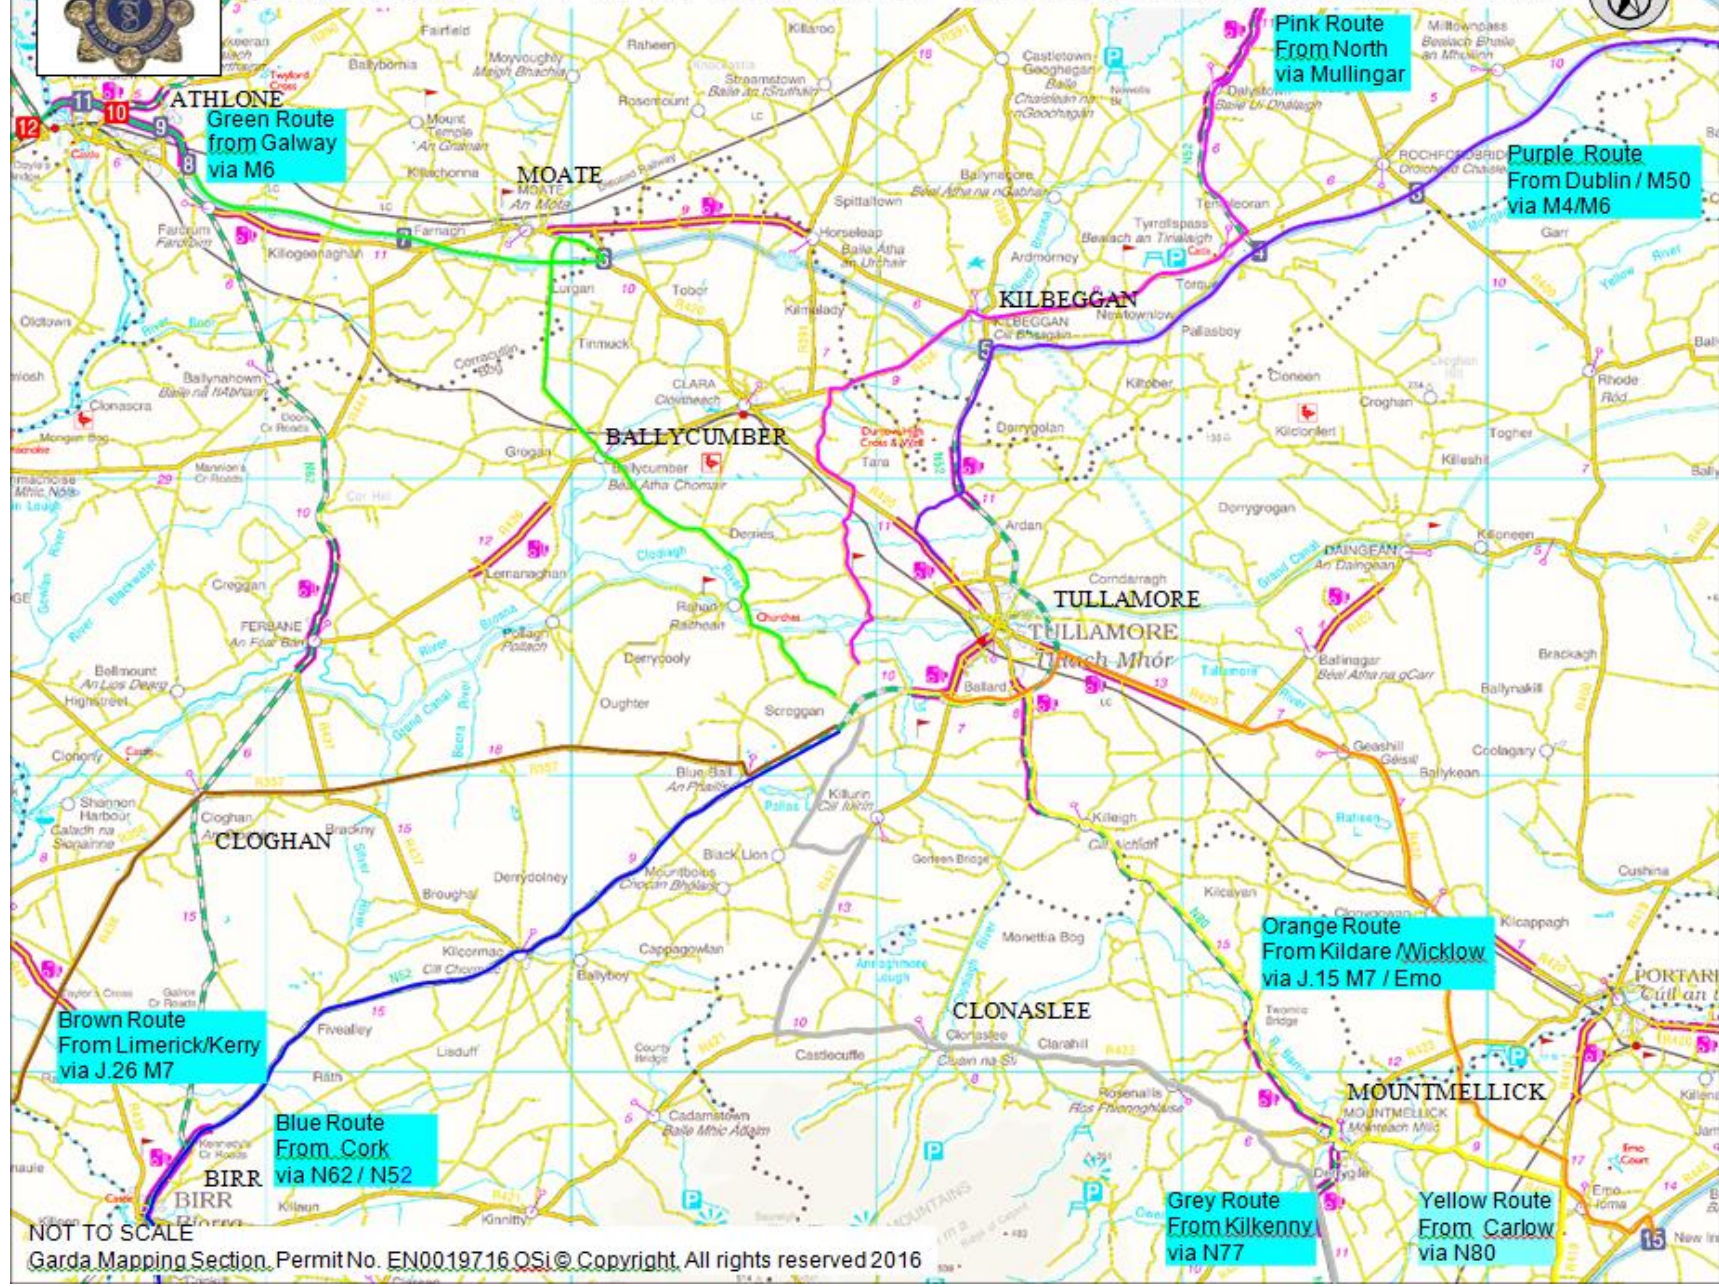

N52 TO TULLAMORE

**DUBLIN TRAFFIC
CLARA ROAD
PARK & RIDE**

NATIONAL PLOUGHING CHAMPIONSHIPS 2018

NOT TO SCALE

Garda Mapping Section, Permit No. EN0019716.OSI © Copyright, All rights reserved 2016

WHERE IS THE PLOUGHING

- 110 km from Dublin
- 210 km from Cork
- 272 km from Belfast
- 163 km from Rosslare

BE AWARE

If you choose to drive instead of using the train or bus, expect traffic delays and try to avoid travelling during peak hours