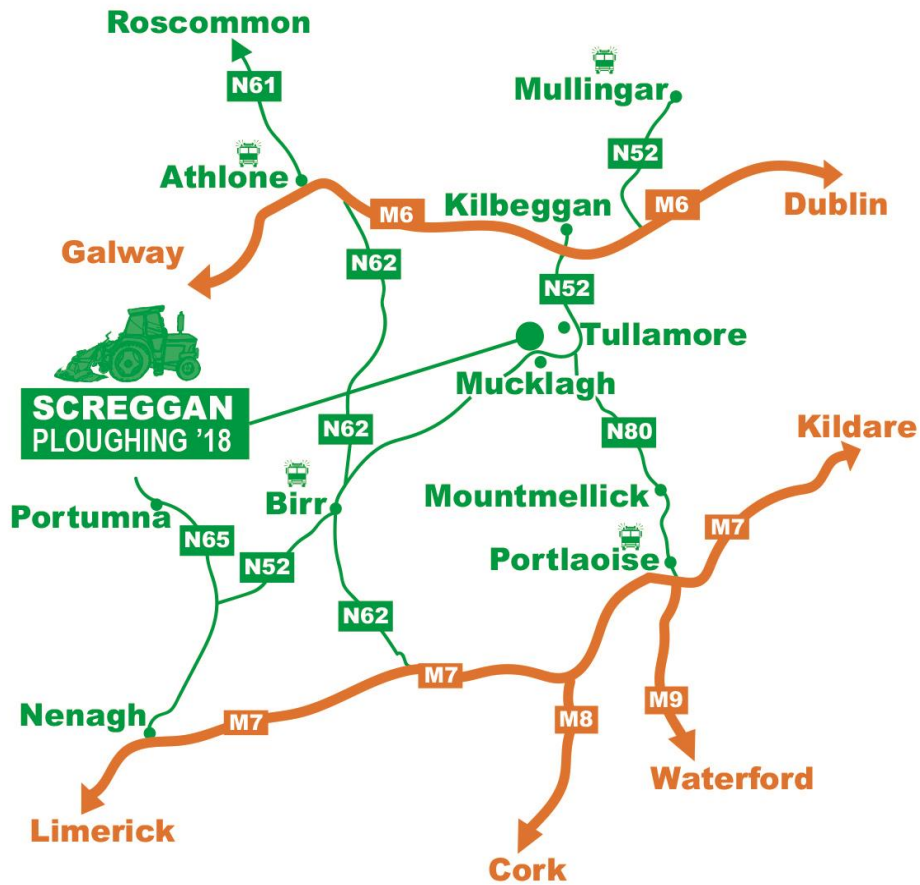

N52 TO TULLAMORE

**DUBLIN TRAFFIC
CLARA ROAD
PARK & RIDE**

NATIONAL PLOUGHING CHAMPIONSHIPS 2018

NOT TO SCALE

Garda Mapping Section, Permit No. EN0019716.OSI © Copyright, All rights reserved 2016

WHERE IS THE PLOUGHING

- 110 km from Dublin
- 210 km from Cork
- 272 km from Belfast
- 163 km from Rosslare

BE AWARE

If you choose to drive instead of using the train or bus, expect traffic delays and try to avoid travelling during peak hours